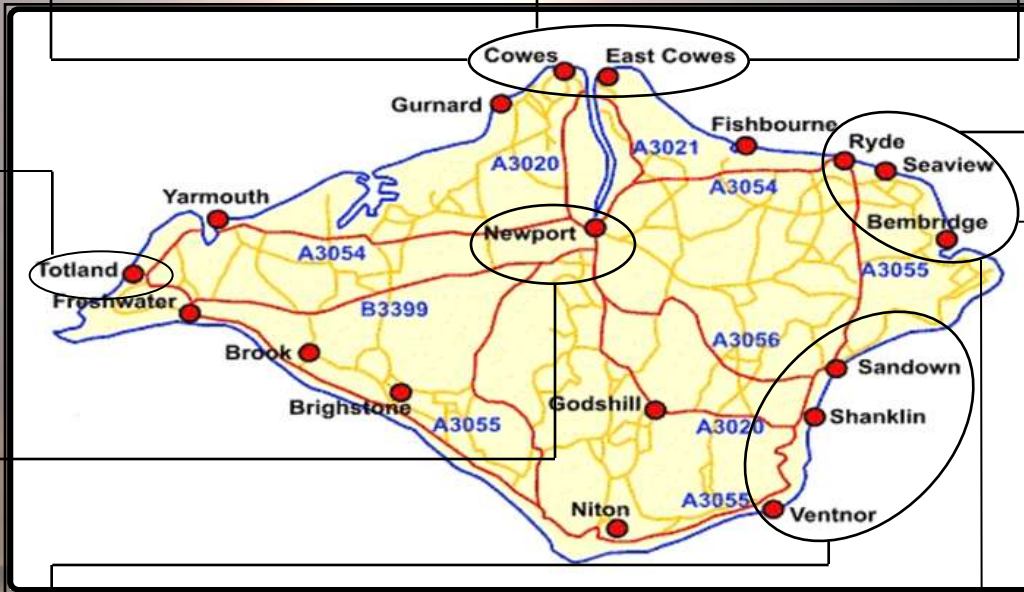

West Cowes
St Thomas of Canterbury
Tel: 01983 292739
Fr. Michael Purbrick
Sunday 9.15 am / 6.30 pm

East Cowes
St David's
Tel: 01983 292726
Fr. Brian Coogan
Sunday 10.30 am

East Cowes
Convent of the Holy Cross
Tel: 01983 293902
Sisters of Christ
Sunday 9.30 am

Totland Bay
St Saviour's
Tel: 01983 752317
Fr. Gerard Flynn
Sunday 9 am / 5 pm

Quarr
St Mary's Abbey
Tel: 01983 882420
Benedictine Monks
Sunday 10 am

Newport
St Thomas of Canterbury
Tel: 01983 752317
Fr. Gerard Flynn
Saturday Vigil 6.30 pm
Sunday 11 am

Ryde
St Cecilia's
Tel: 01983 562602
Benedictine Nuns
Sunday 10 am

Shanklin
Sacred Heart of Jesus
Tel: 01983 862504
Fr. Claro Conde
Sunday 11 am

Ryde
St. Mary's
Tel: 01983 562171
Fr. Anthony Glaysher
Saturday Vigil 6 pm
Sunday 7.45 am / 11 am

Sandown
St Patrick's
Sunday 9 am

Bembridge
St. Michael's
Sunday 9.15 am

Ventnor
Our Lady & St Wilfrid
Saturday 5 pm

Seaview
Holy Cross
Monday 10 am

Isle of Wight
Catholic Churches
Weekend Mass Times